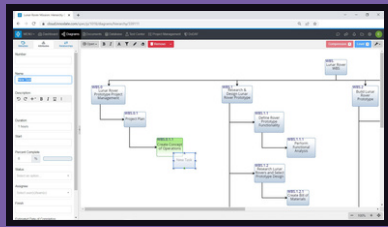

PROGRAM MANAGEMENT

GANTT CHARTS

Reduce errors early in the lifecycle, by ensuring end-to-end traceability. In Traceability Matrix you'll be able to display a relationship to groups of entities through an interactive matrix view. Then find missing or improper traceability between those groups with Traceability Assist and Suspect Assist.

CALENDAR

Reduce risk and ensure project-wide quality with Intelligence View. Run a project check with over 60 different heuristics spanning all classes. Determine duplicates, find orphans, ensure relationships, and more. You'll easily be able to view and fix issues on the Intelligence View Dashboard.

KANBAN BOARDS

Reduce errors early in the lifecycle, by ensuring end-to-end traceability. In Traceability Matrix you'll be able to display a relationship to groups of entities through an interactive matrix view. Then find missing or improper traceability between those groups with Traceability Assist and Suspect Assist.

WORK BREAKDOWN STRUCTURES

Reduce risk and ensure project-wide quality with Intelligence View. Run a project check with over 60 different heuristics spanning all classes. Determine duplicates, find orphans, ensure relationships, and more. You'll easily be able to view and fix issues on the Intelligence View Dashboard.