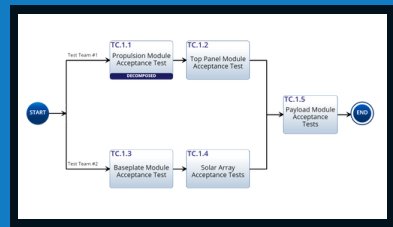

WORKFLOW AND TASKING

Planning and keeping track of a team project can take hours each week, if you're not using [software name] to do it for you. The software makes it incredibly easy to create tasks, organize your workflow, and stay on top of what your whole team is working on each day.