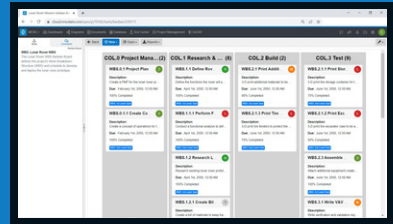

PROGRAM MANAGEMENT

GANTT CHARTS

Reduce errors early in the lifecycle, by ensuring end-to-end traceability. In Traceability Matrix you'll be able to display a relationship to groups of entities through an interactive matrix view. Then find missing or improper traceability between those groups with Traceability Assist and Suspect Assist.

CALENDAR

Reduce risk and ensure project-wide quality with Intelligence View. Run a project check with over 60 different heuristics spanning all classes. Determine duplicates, find orphans, ensure relationships, and more. You'll easily be able to view and fix issues on the Intelligence View Dashboard.

KANBAN BOARDS

Reduce errors early in the lifecycle, by ensuring end-to-end traceability. In Traceability Matrix you'll be able to display a relationship to groups of entities through an interactive matrix view. Then find missing or improper traceability between those groups with Traceability Assist and Suspect Assist.

WORK BREAKDOWN STRUCTURES

Reduce risk and ensure project-wide quality with Intelligence View. Run a project check with over 60 different heuristics spanning all classes. Determine duplicates, find orphans, ensure relationships, and more. You'll easily be able to view and fix issues on the Intelligence View Dashboard.